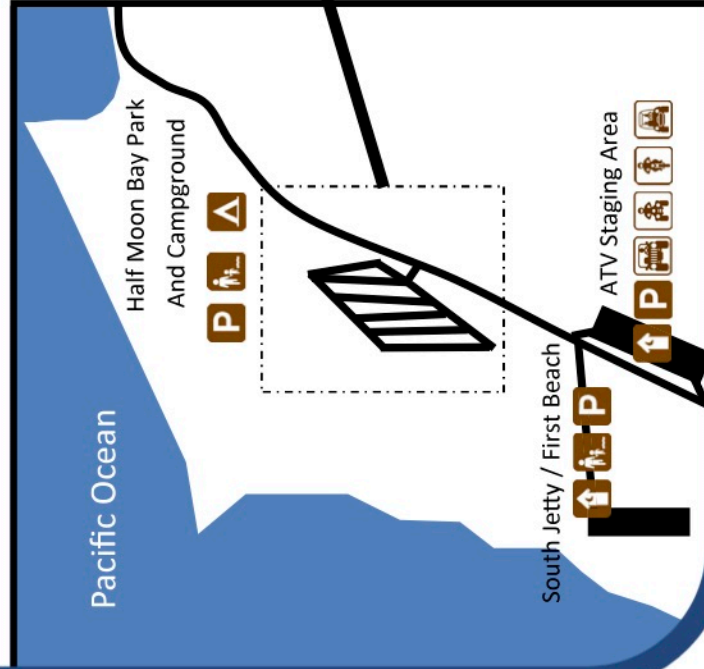

# Half Moon Bay Park & Campground Map

1645 Salmon Harbor Blvd, Winchester Bay, OR 97495

Check In: after 2:30 p.m. Check Out: by 11:00 a.m.

Park Information: 1-541-957-7001 [www.yourdcamps.com](http://www.yourdcamps.com)

- Non Hook Up
- Vault
- Yurt
- Campground
- Group Camp
- Parking
- Fee Station
- Beach Access

## LEGEND