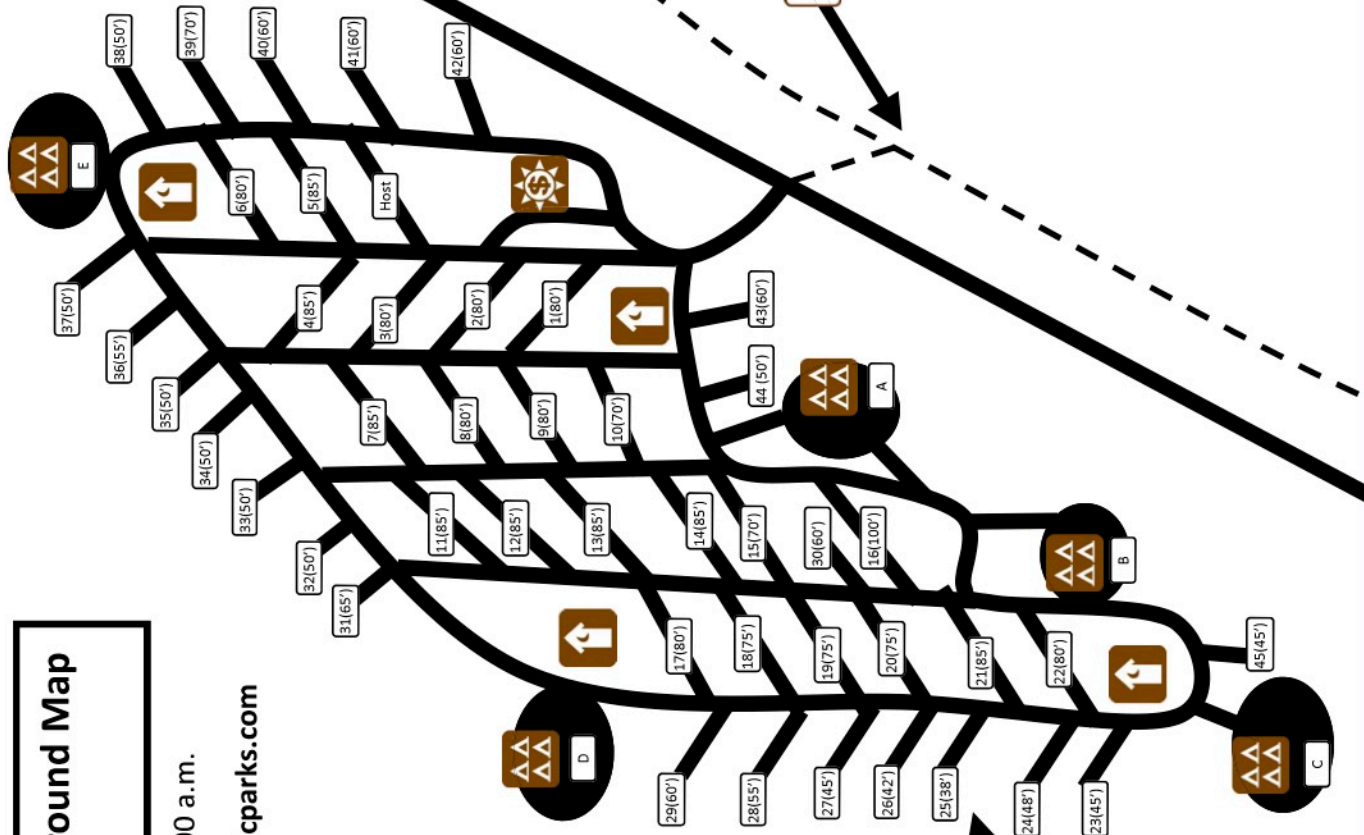

# Half Moon Bay Park & Campground Map

1645 Salmon Harbor Blvd, Winchester Bay, OR 97495

Check In: after 2:30 p.m. Check Out: by 11:00 a.m.

Park Information: 1-541-957-7001 [www.yourdcamps.com](http://www.yourdcamps.com)

- All Vehicles must be parked on pavement.
- Pet must be physically restrained at all times when not confined in a vehicle or tent. Leashes must be no longer than six feet. All waste must be properly removed.
- Campground quiet hours are between 10 p.m. to 7 a.m.

- Non Hook Up
- Vault
- Yurt
- Campground
- Group Camp
- Parking
- Fee Station
- Beach Access

## LEGEND